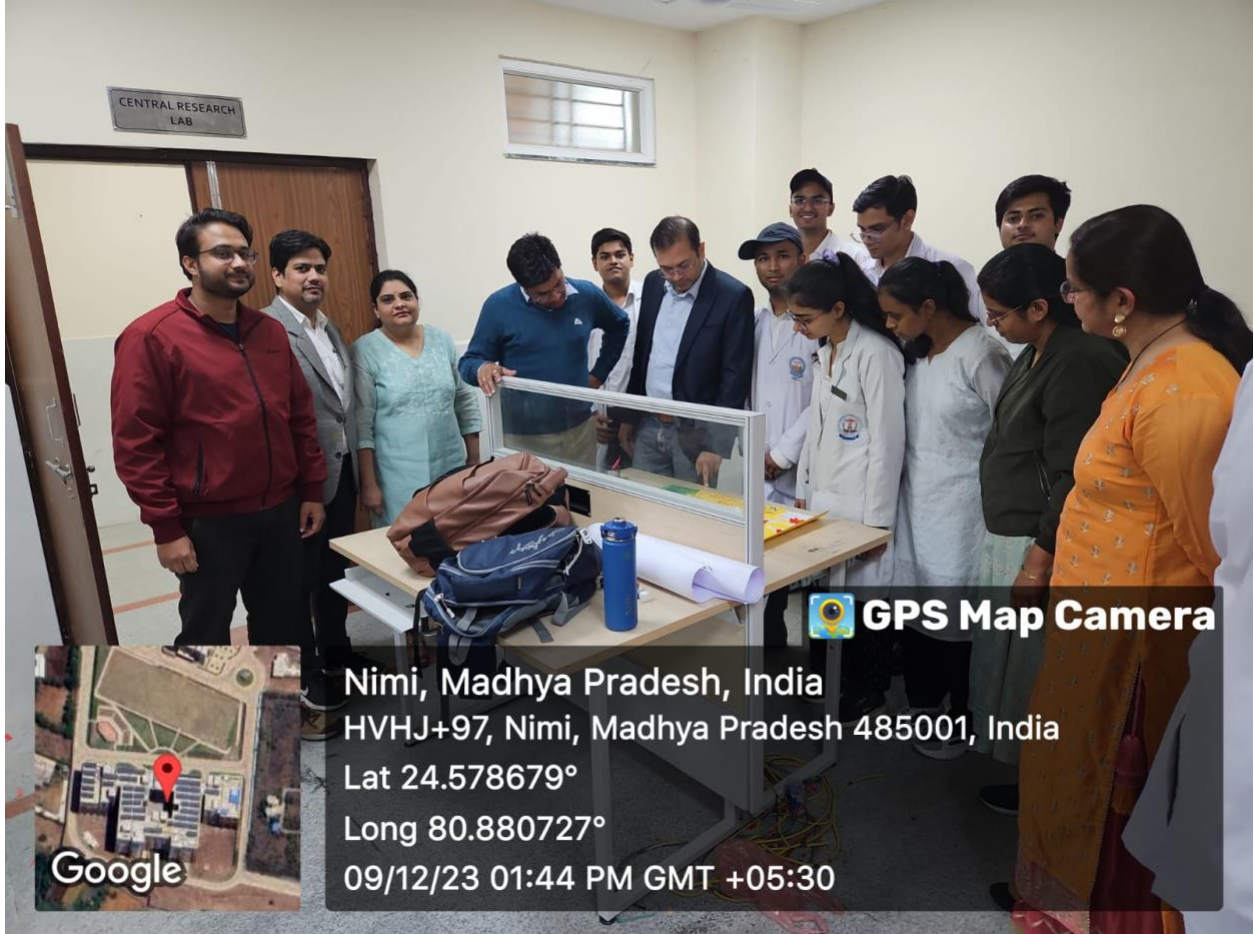

CENTRAL RESEARCH
LAB

GPS Map Camera

Nimi, Madhya Pradesh, India
HVHJ+97, Nimi, Madhya Pradesh 485001, India
Lat 24.578679°
Long 80.880727°
09/12/23 01:44 PM GMT +05:30